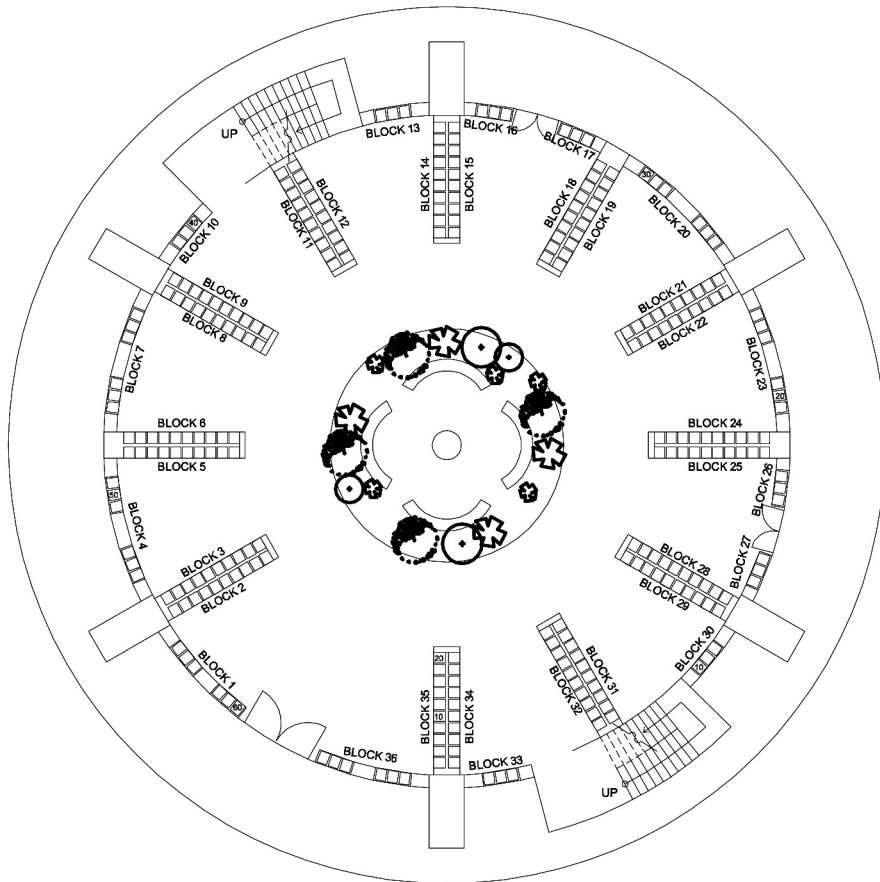

ANTHURIUM COLUMBARY NICHE MAPPING

OF NICHEs: 4,060

GROUND FLOOR PLAN

SCALE 1:400 Mts.